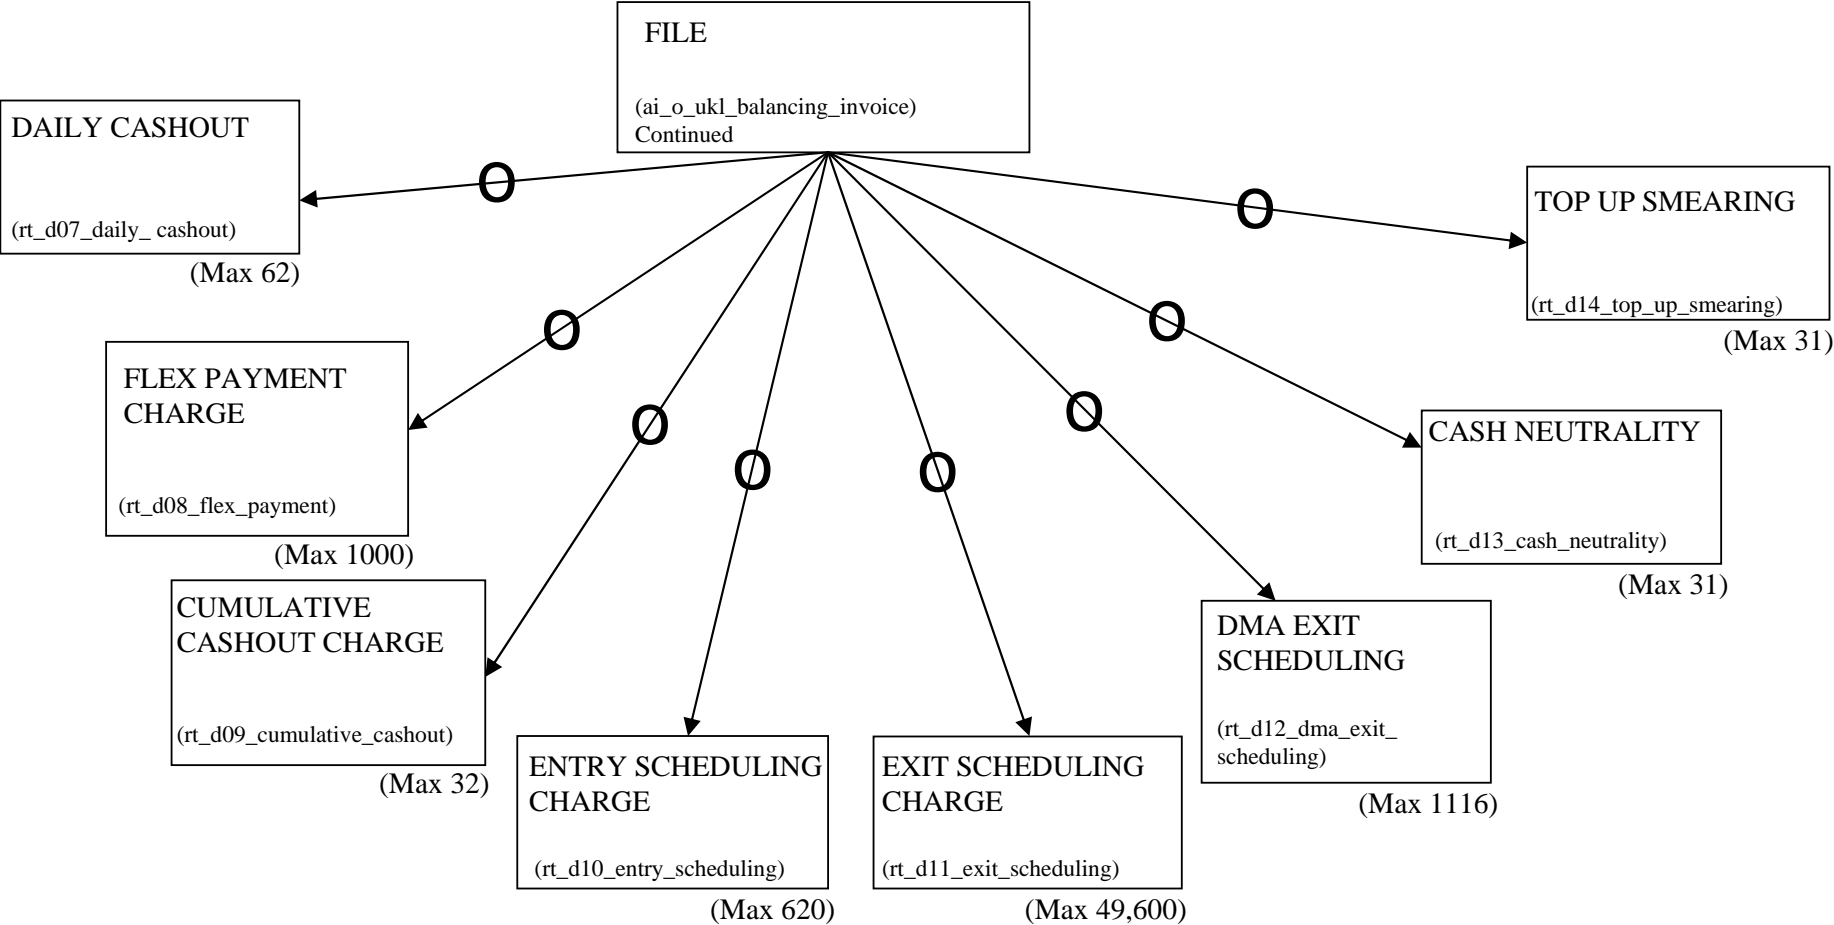

TRANSPORTER TO SHIPPER USER

Invoice Delivery Balancing File

File Type : IDB

Version 4 Live
 Issued 15.08.07
 Implementation 31.08.07

TRANSPORTER TO SHIPPER USER

Invoice Delivery Balancing File

File Type : IDB

Version 4 Live
Issued 15.08.07
Implementation 31.08.07

TRANSPORTER TO SHIPPER USER

Invoice Delivery Balancing File

File Type : IDB

Version 4 Live
 Issued 15.08.07
 Implementation 31.08.07