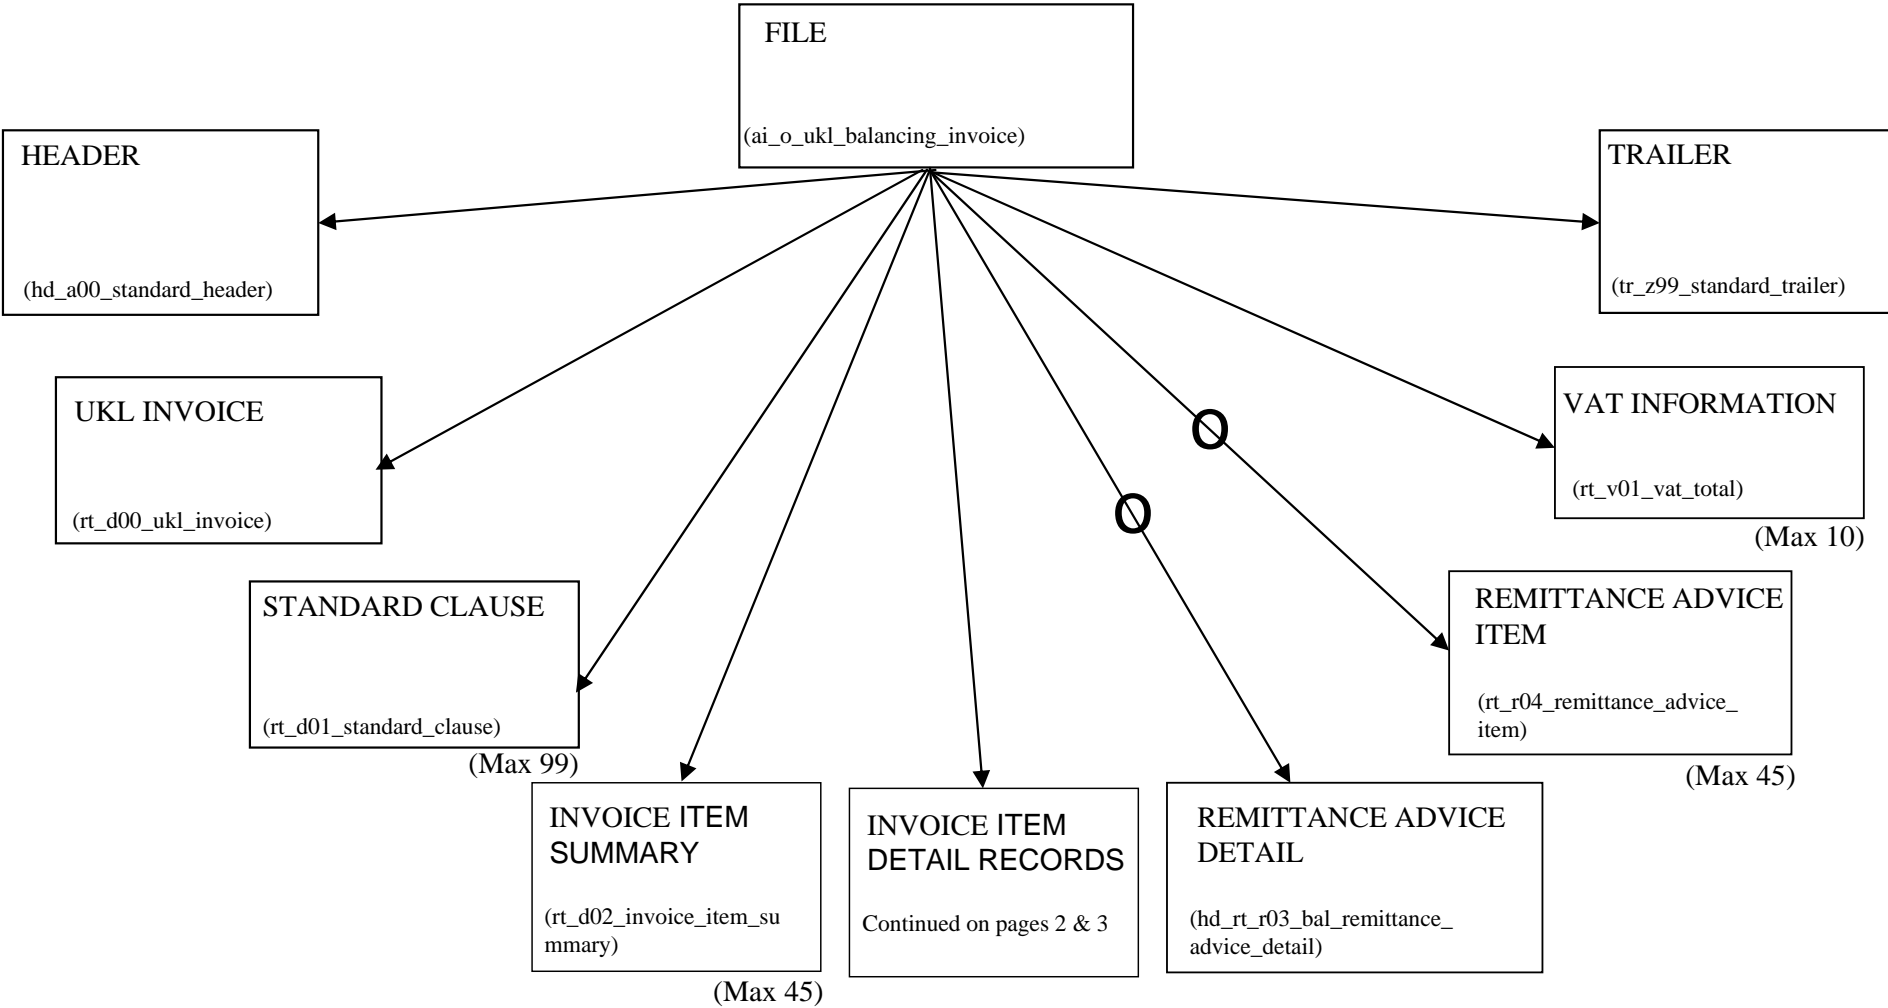

TRANSPORTER TO SHIPPER USER

Invoice Delivery Balancing File

File Type : IDB

Version 4 Live
 Issued 15.08.07
 Implementation 31.08.07

TRANSPORTER TO SHIPPER USER

Invoice Delivery Balancing File

File Type : IDB

Version 4 Live
Issued 15.08.07
Implementation 31.08.07

TRANSPORTER TO SHIPPER USER

Invoice Delivery Balancing File

File Type : IDB

Version 4 Live
 Issued 15.08.07
 Implementation 31.08.07