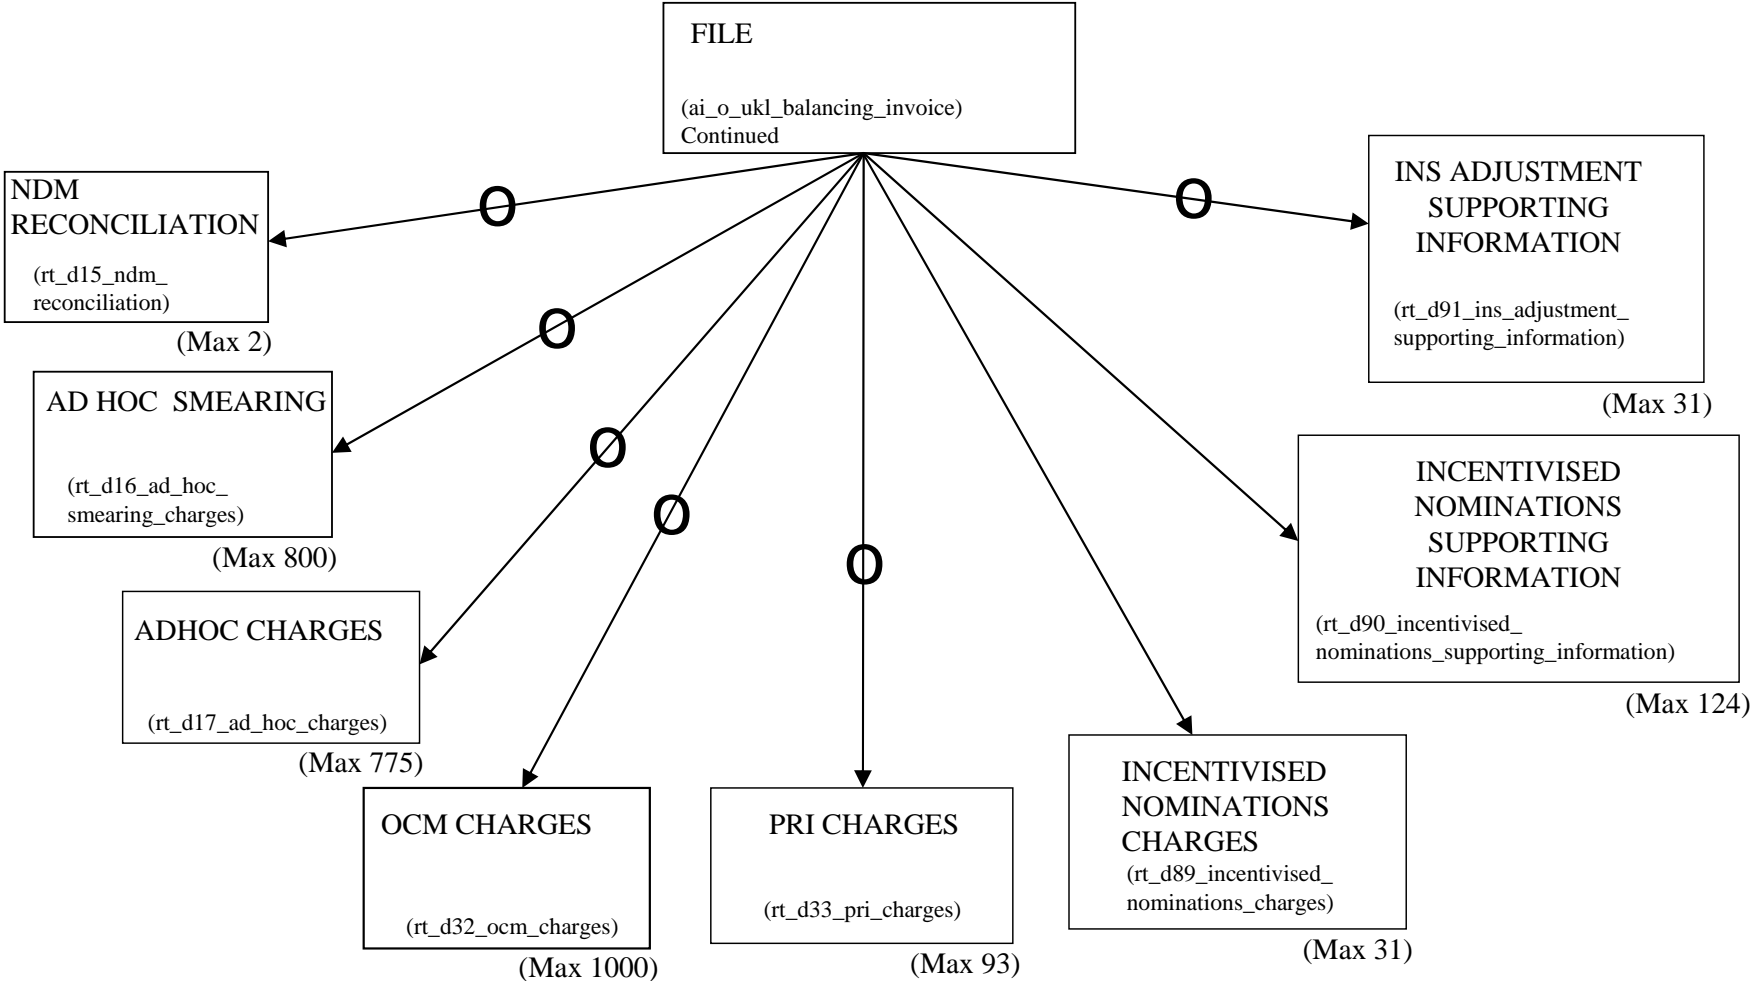

TRANSPORTER TO SHIPPER USER

Invoice Delivery Balancing File

File Type : IDB

Version 4 Live
 Issued 15.08.07
 Implementation 31.08.07

TRANSPORTER TO SHIPPER USER

Invoice Delivery Balancing File

File Type : IDB

Version 4 Live
Issued 15.08.07
Implementation 31.08.07

TRANSPORTER TO SHIPPER USER

Invoice Delivery Balancing File

File Type : IDB

Version 4 Live
 Issued 15.08.07
 Implementation 31.08.07