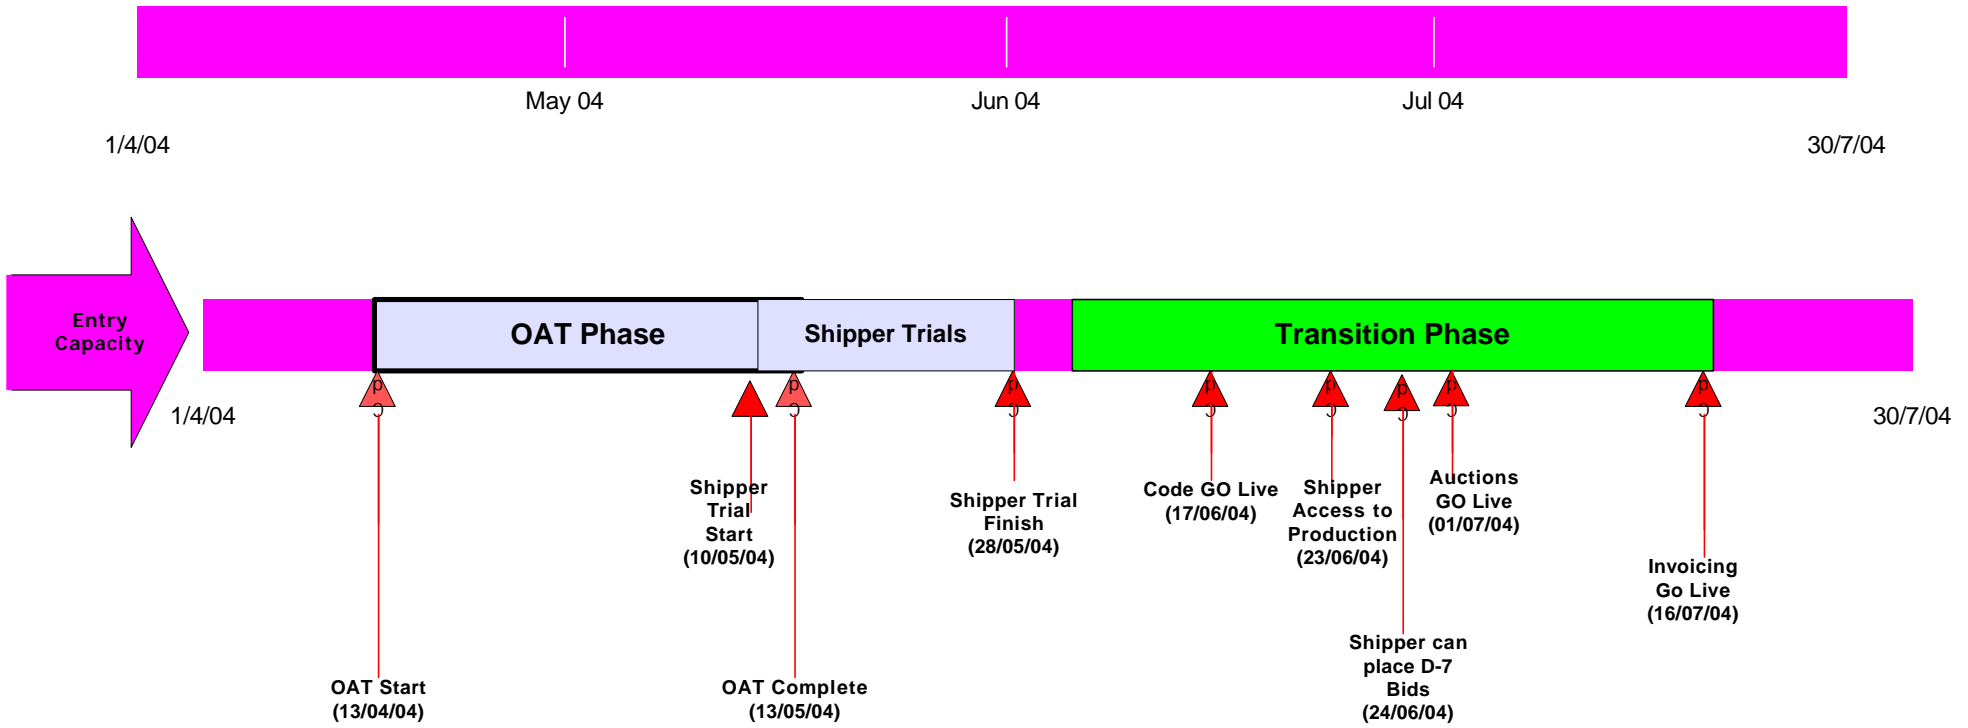

Project Gemini Route Map

Entry Capacity Timelines

	Tasks completed 100%
	Tasks On track
	Tasks at Amber

Project Gemini Route Map

Energy Balancing & Exit Capacity Timelines

2/04

4/05

C&UT Complete (07/05/04)

API File Format Review (15/11/04)

Shipper Notification Firewall Access (24/11/04)

API File Format Approved & Shipper Access to the System (16/12/04)

OAT Complete (19/01/05)

Start (24/01/05) Finish (18/02/05)

Phase Cutover begins (01/04/05)

Go Live (07/04/05)

	Tasks completed 100%
	Tasks On track
	Tasks at Amber