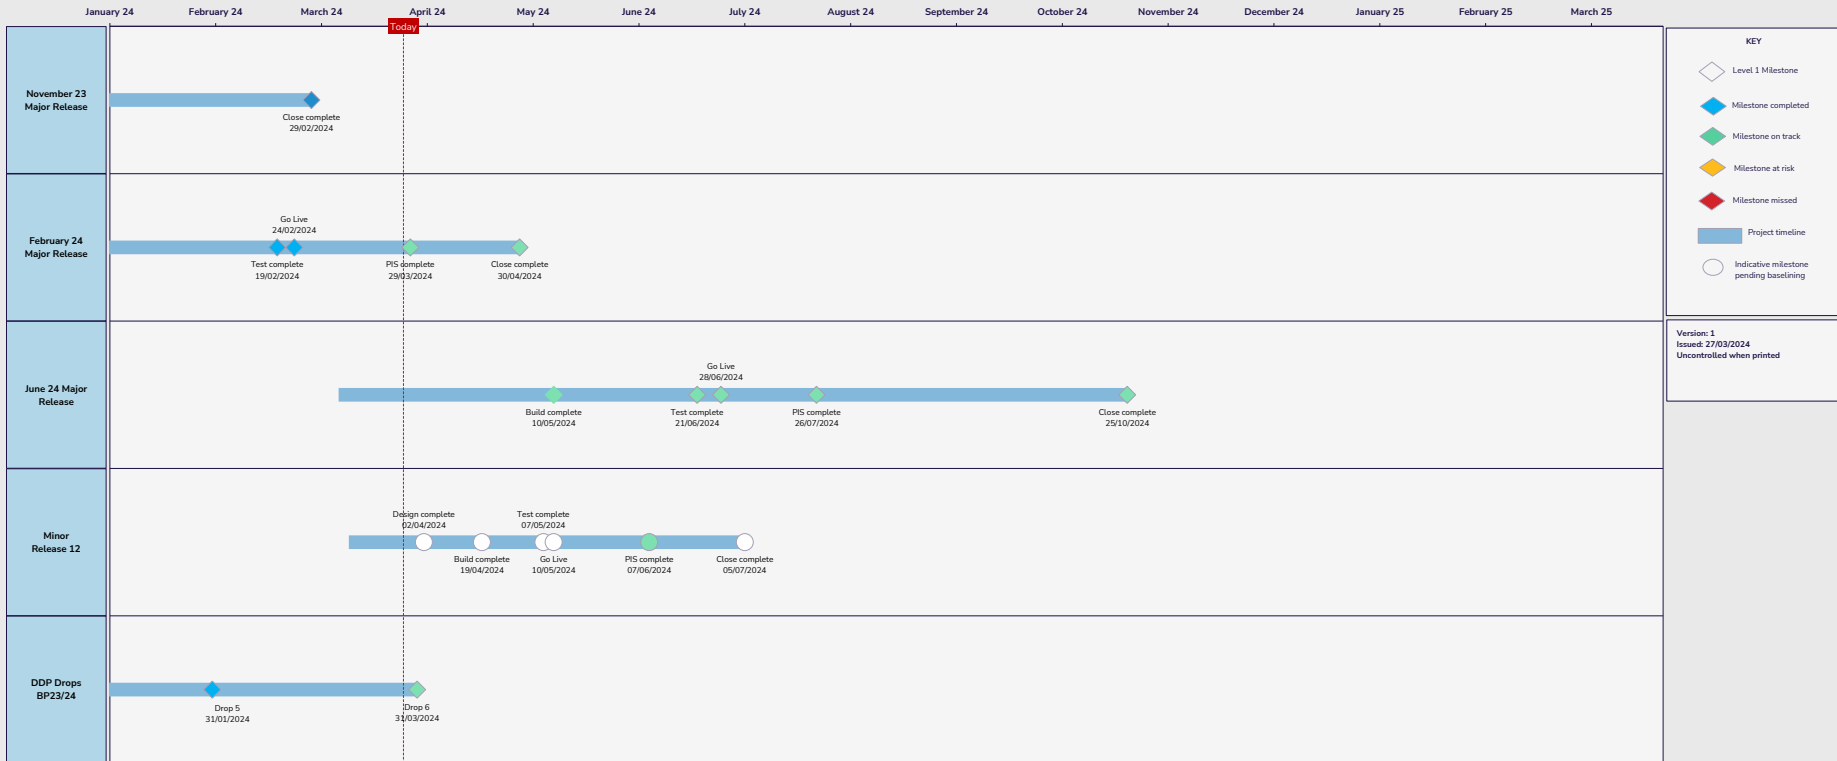

Portfolio Plan On A Page  
Week Commencing 25 March 2024

**KEY**

- ◇ Level 1 Milestone
- ◆ Milestone completed
- ◇ Milestone on track
- ◇ Milestone at risk
- ◆ Milestone missed
- ▬ Project timeline
- Indicative milestone pending baselining

Version: 1  
Issued: 27/03/2024  
Uncontrolled when printed