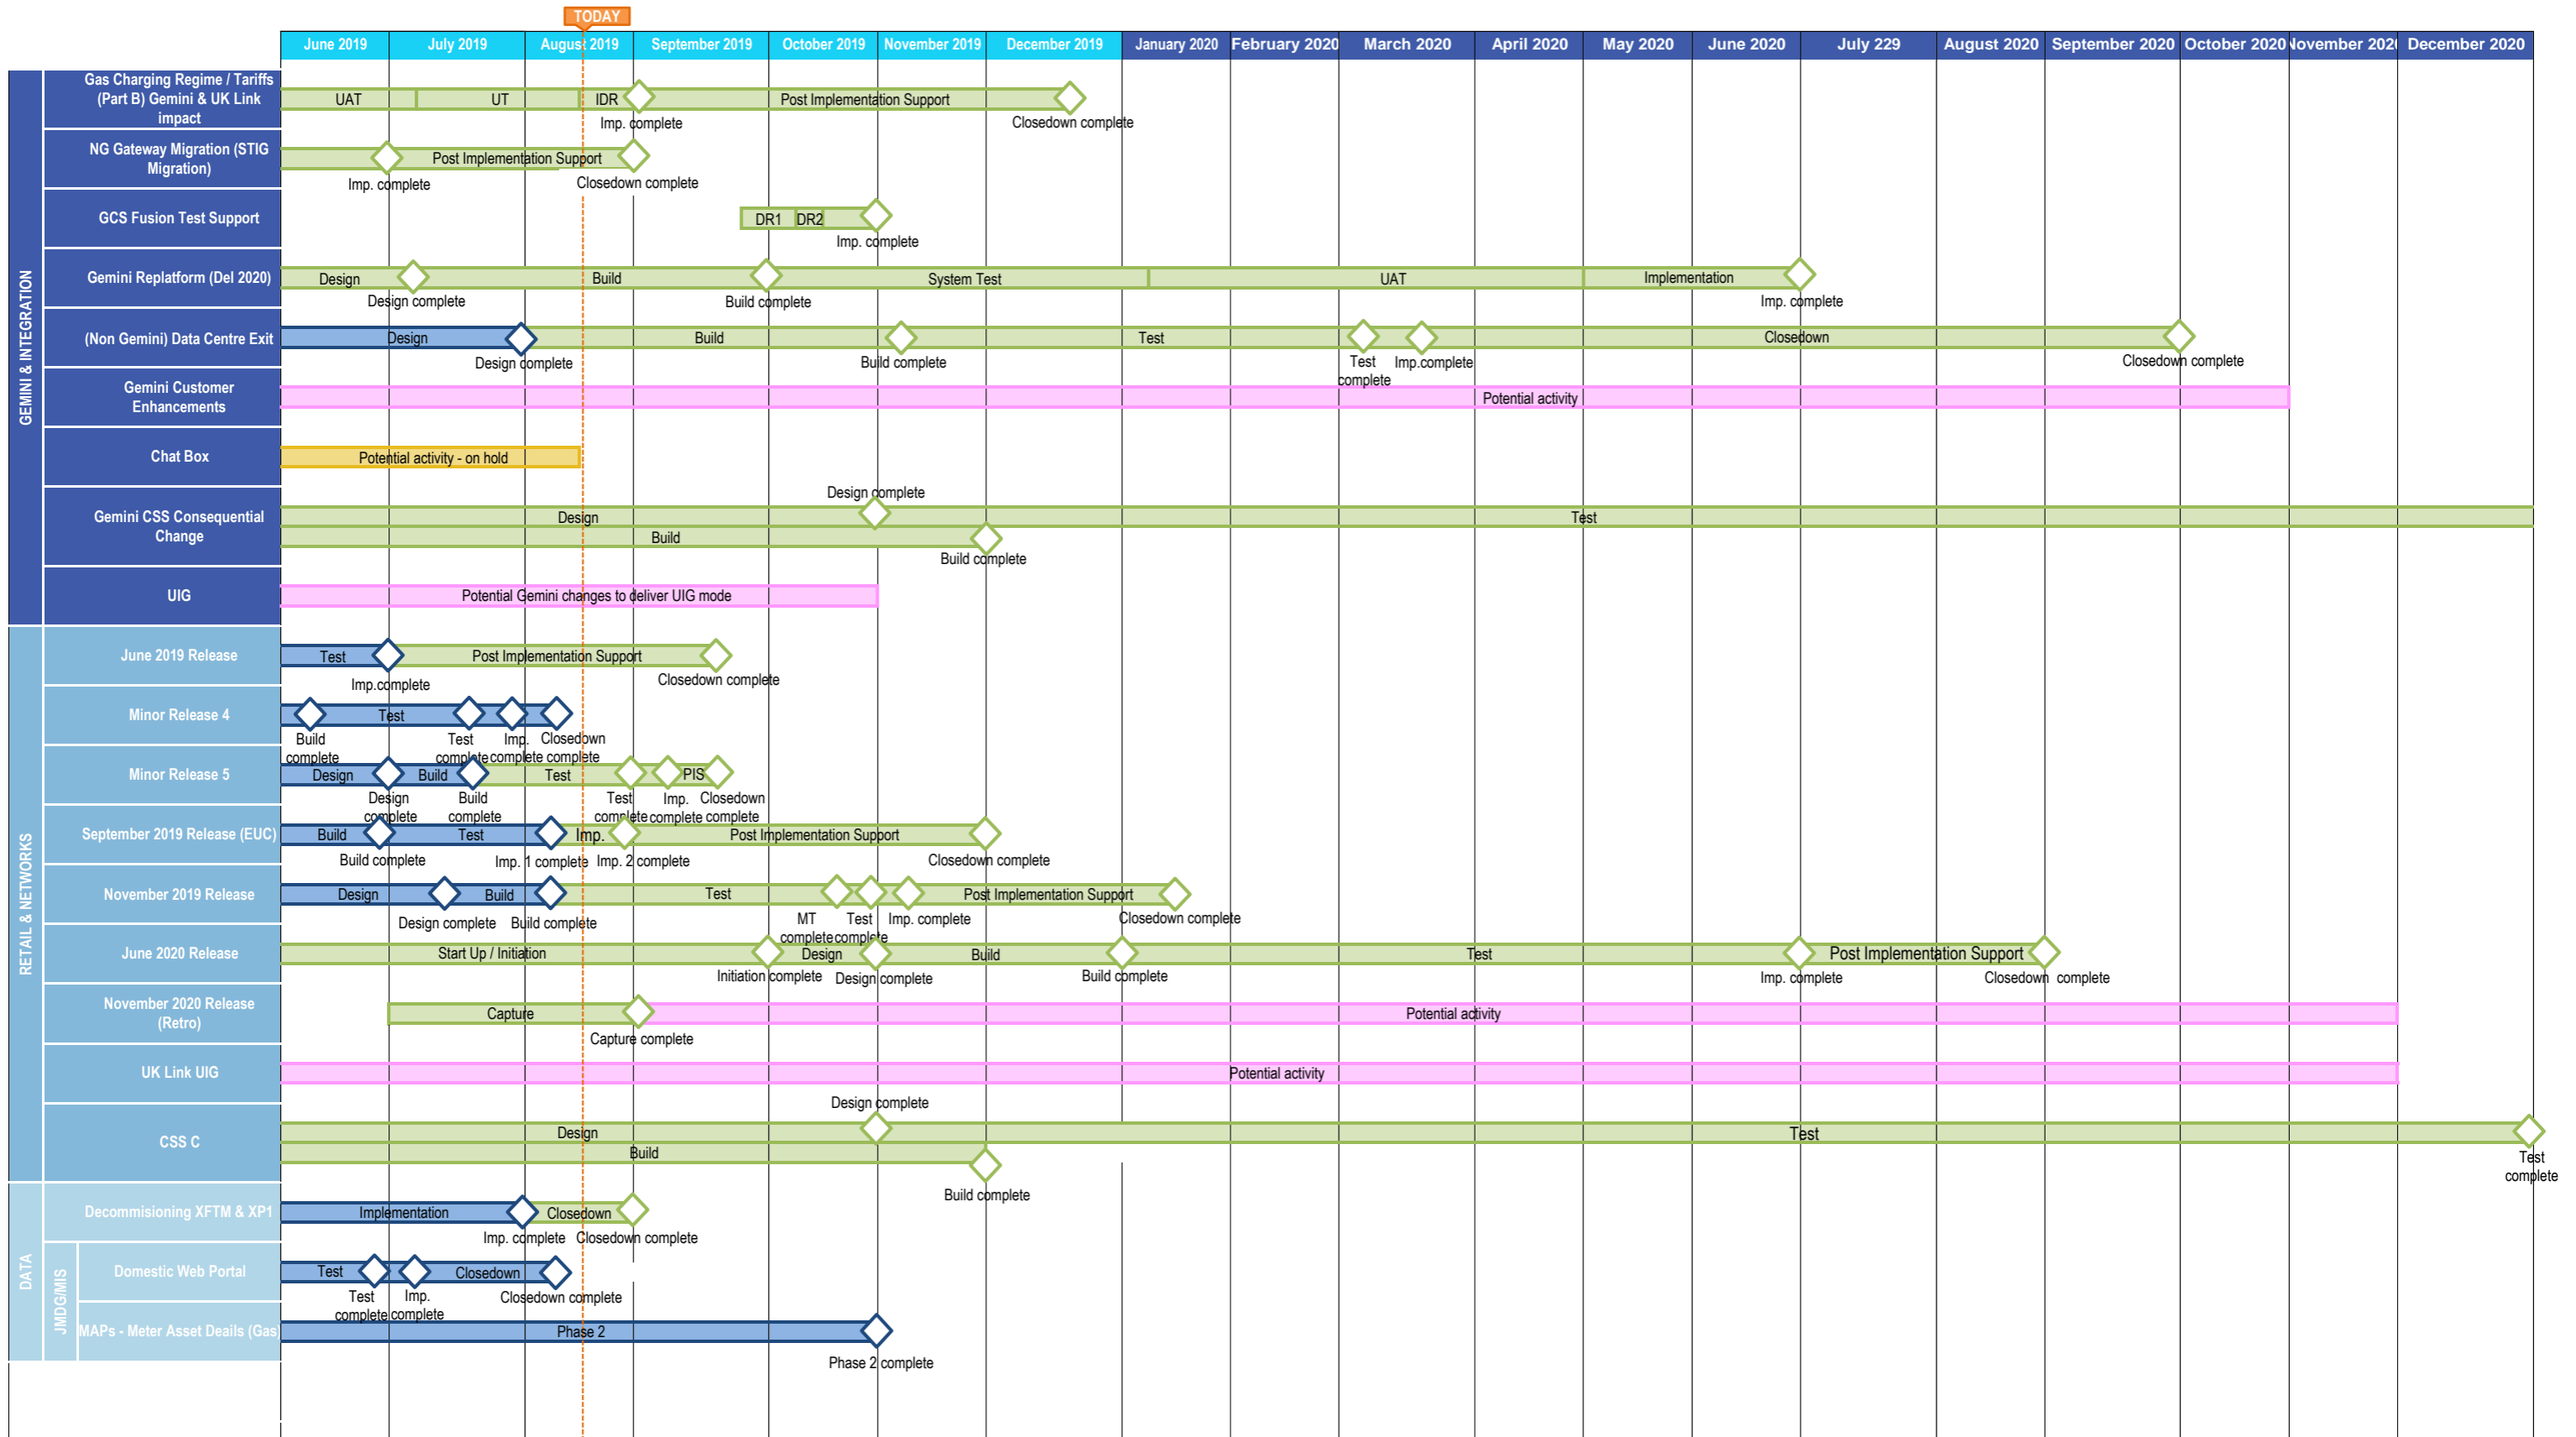

# PORTFOLIO ROADMAP - 14 AUGUST 2019

Key	Symbol	Description
◇	L1 milestone	L1 milestone
■	Stage / milestone complete	Stage / milestone complete
■	Stage / milestone planned	Stage / milestone planned
■	unplanned activity	unplanned activity
■	on hold pending further discussion	on hold pending further discussion
■	DBT - Design Build, Tes AT - Acceptance Test	DBT - Design Build, Tes AT - Acceptance Test
■	UT - Unit Test	UT - Unit Test
■	ST - System Test	ST - System Test
■	SIT - System Integration Test	SIT - System Integration Test
■	UAT - User Acceptance Test	UAT - User Acceptance Test
■	RT - Regression Test	RT - Regression Test
■	PT - Performance Test	PT - Performance Test
■	PEN - Penetration Test	PEN - Penetration Test
■	MT - Market Trials	MT - Market Trials
■	IDR - Implementation Dress Rehearsal	IDR - Implementation Dress Rehearsal
■	HLD - High Level Design	HLD - High Level Design
■	CUT - Code & Unit Test	CUT - Code & Unit Test
■	Imp. - Implementation	Imp. - Implementation
■	POC - Proof of Concept	POC - Proof of Concept