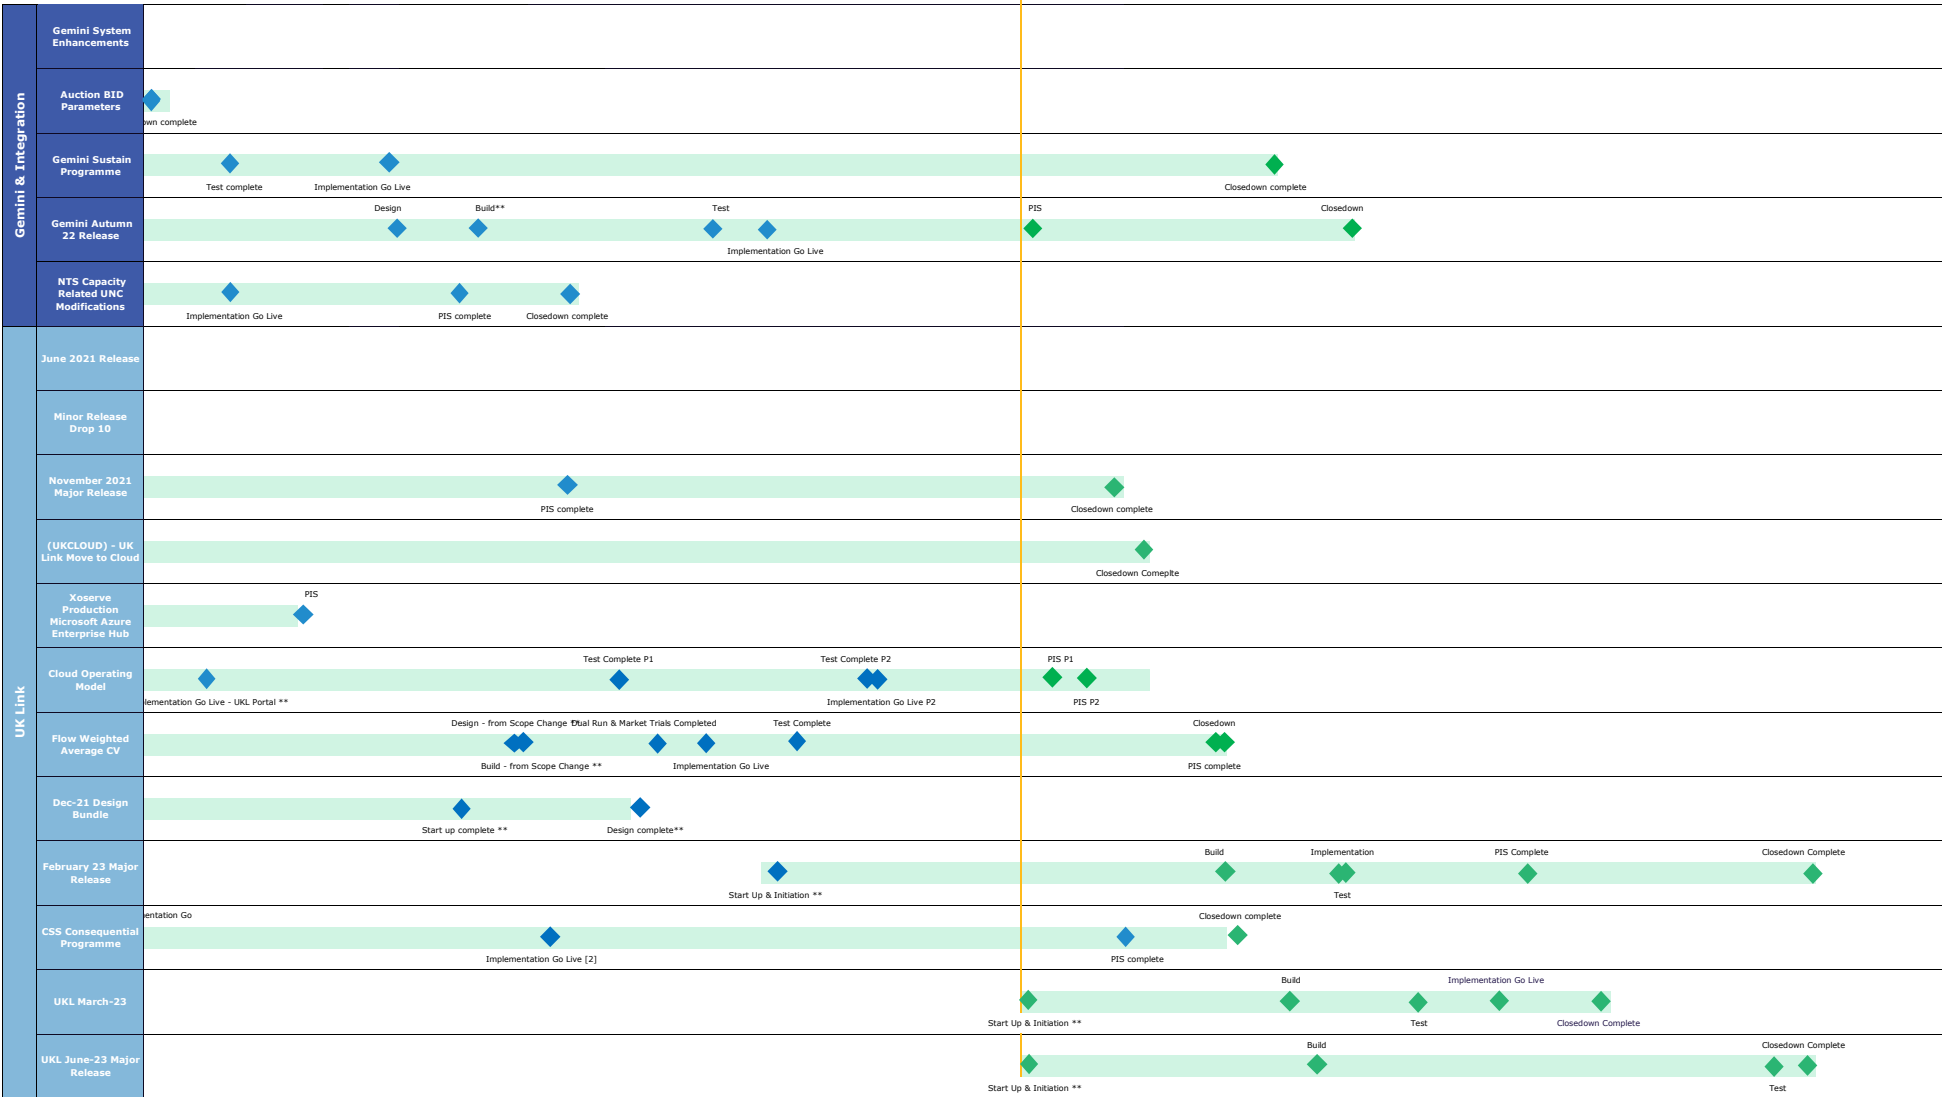

PORTFOLIO-PLAN-ON-A-PAGE
25 November 2022

TODAY

April 2022	May 2022	June 2022	July 2022	August 2022	September 2022	October 2022	November 2022	December 2022	January 2023	February 2023	March 2023	April 2023	May 2023	June 2023	July 2023

Milestone RAG   ◆ Blue =   ◆ Green = On Track Low   ◆ Amber = Medium   ◆ Red = High Risk/In Replan   ** = Milestone Date Provided is Provisional Pending Baseline